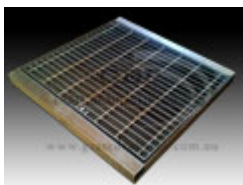

Galvanised Class Rated Hinged and Lockable Sump Grates and Frames

[Enlarge](#)

Size

450 x 450mm Clear Opening Class A

600 x 600mm Clear Opening Class A

600 x 900mm Clear Opening Class A

900 x 900mm Clear Opening Class A

1200 x 1200mm Clear Opening Class A

450 x 450mm Clear Opening Class B

600 x 600mm Clear Opening Class B

600 x 900mm Clear Opening Class B

900 x 900mm Clear Opening Class B

1200 x 1200mm Clear Opening

450 x 450mm Clear opening Class D

600 x 600mm Clear opening Class D

600 x 900mm Clear opening Class D

900 x 900mm Clear opening Class D

Specifying Codes

SGH44A

SGH66A

SGH69A

SGH99A

SGH12A

SGH545450

SGH66B

SGH69B

SGH99B

SGH1212CO75

SGH44D

SGH66D

SGH69D

SGH99D