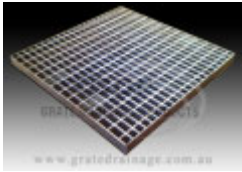

Email: sales@gratedrainage.com.au

Newcastle Sales Office

Ph: 02 4023 7777

Fax: 02 4017 0017

Email: sales@gratedrainage.com.au

Galvanised Class D Sump Grates

Size

515 x 515 x 45mm