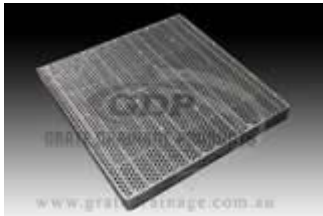

Galvanised Meshtop Heelguard Sump Grates/Frames

All Meshtop Heelguard Grating manufactured to customers specifications.

All special sized gratings made on request.